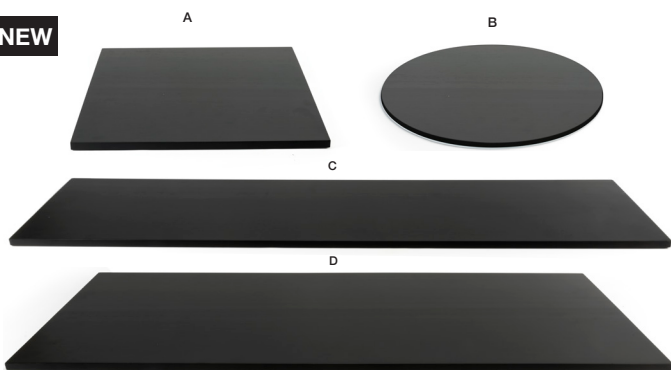

- A 14" Square Bamboo Board - Smoke 14 x 14 x .5 Pack 2 BHO057GYB20
- B 14" Round Bamboo Board - Smoke 14 dia x .5 Pack 2 BHO058GYB20 **NEW**
- C 36" x 8" Bamboo Board - Smoke 36 x 8 x .5 Pack 2 BHO055GYB20
- D 36" x 14" Bamboo Board - Smoke 36 x 14 x .5 Pack 2 BHO056GYB20

NEW

- A 14" Square Bamboo Board - Black 14 x 14 x .5 Pack 2 BHO057BKW20
- B 14" Round Bamboo Board - Black 14 dia x .5 Pack 2 BHO058BKB20
- C 36" x 8" Bamboo Board - Black 36 x 8 x .5 Pack 2 BHO055BKW20
- D 36" x 14" Bamboo Board - Black 36 x 14 x .5 Pack 2 BHO056BKW20