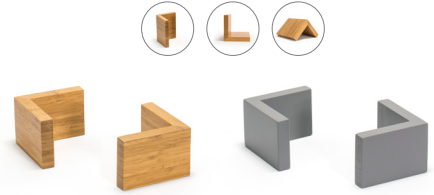

bamboo essential elements

9" Bamboo L Riser - Set of 2
7.5 x 7.5 x 9
Pack 2 (Total of 4 pieces)
BHO062BBB20 natural
BHO062GYB20 smoke

6.25" Bamboo L Riser - Set of 2
4.5 x 4.5 x 6.25
Pack 2 (Total of 4 pieces)
BHO032BBB20 natural
BHO032GYB20 smoke

Versatile L Risers can be configured in 3 position to enhance your buffet

3" Bamboo L Riser - Set of 4
4.5 x 4.5 x 3
Pack 2 (Total of 8 pieces)
BHO033BBB20 natural
BHO033GYB20 smoke

NEW

13" Bamboo Slotted L Riser - Set of 2
7.5 x 7.5 x 13
Pack 2 (Total of 4 pieces)
BHO144BBB20 natural
BHO144GYB20 smoke
BHO144BKB20 black