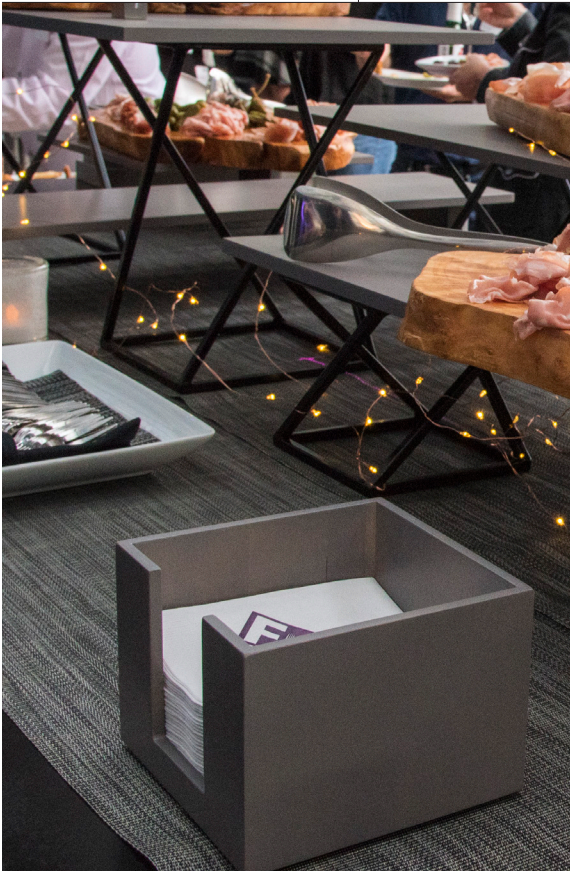

Ask about our low minimums for domestic etching customization.