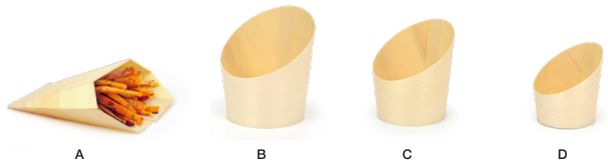

- A 12" Square Servewise® Bowl - 98oz 12 x 12 x 2.4 Pack 50 pcs BBO035NAW28
- B 6.5" Square Servewise Cover 7 x 7 x 1 Pack 200 pcs DCV177CLT28
- C 6.5" Square Servewise® Bowl - 16oz 6.5 x 6.5 x 1.5 Pack 200 pcs DBO177NAW28

- A 8.25" Servewise® Boat 8.25 x 4.25 x 1.75, 9oz Pack 200 pcs DBO114NAW28
- B 6.5" Servewise® Boat 6.5 x 3.5 x 1.75, 6oz Pack 200 pcs DBO113NAW28
- C 5.25" Servewise® Boat 5.25 x 3 x 1.5, 4oz Pack 200 pcs DBO112NAW28
- D 4" Servewise® Boat 4 x 2.75 x 1.5, 2.5oz Pack 200 pcs DSD053NAW28
- E 3" Servewise® Boat 3 x 2 x 1, 2oz Pack 200 pcs DSD063NAW28

NEW

- 3.5" x 2.5" Servewise® Taco Holder
- 3.5 x 2.5 x 1.75
- Pack 200 pieces = 100 holders, assembly required
- DHO004NAW28

A	5oz Serewise® Tall Ramekin Cover	2.5 dia	Pack 200 pcs	ACV020CLT28
B	5oz Serewise® Tall Ramekin	2.25 dia x 2.25	Pack 200 pcs	ASC020NAW28
C	2.5oz Serewise® Tall Ramekin Cover	2 dia	Pack 200 pcs	ACV019CLT28
D	2.5oz Serewise® Tall Ramekin	1.75 dia x 1.75	Pack 200 pcs	ASC019NAW28
E	2oz Serewise® Ramekin	2 dia x .75	Pack 200 pcs	ASC018NAW28