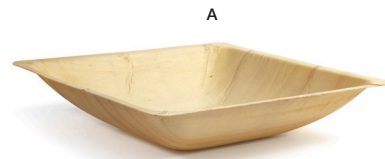

- A 12" Square Servewise® Bowl - 98oz 12 x 12 x 2.4 Pack 50 pcs BBO035NAW28
- B 6.5" Square Servewise Cover 7 x 7 x 1 Pack 200 pcs DCV177CLT28
- C 6.5" Square Servewise® Bowl - 16oz 6.5 x 6.5 x 1.5 Pack 200 pcs DBO177NAW28