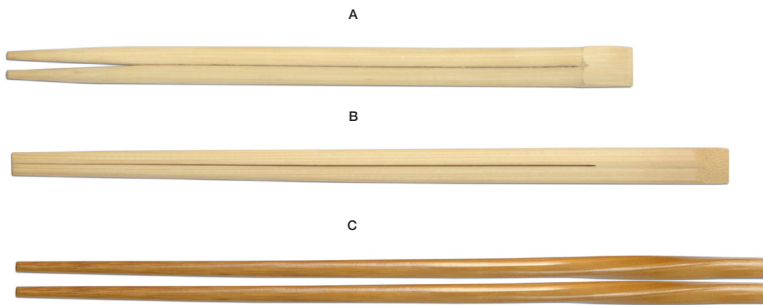

2.25" x .75" Bamboo Menu/Sign Holder
 2.25 x .75 x .75
 Pack 12
 BHO029BBB23

4" Scoop Bamboo Sampler™
 4 x 1.5
 Pack 24
 ASA008BBB24 natural
 ASA008BKB24 black

2.25" Square Flare Bamboo Sampler™ - Natural
 2.25 x 2.25
 Pack 24
 ASA009BBB24

3" x 2.25" Bamboo Sampler™ - Black
 3 x 2.25
 Pack 24
 ASA020BKB24

Save on ware-washing when you buy our customized disposable chopsticks, made of highly renewable & recyclable bamboo.

3" Oval Bamboo Sampler™
 3 x 2.5
 Pack 24
 ASA007BBB24

9" Custom Logo Chopsticks
 9" long
 Pack 10,000 Pairs
 FCH018NAB16

A	8.25" Bamboo Chopstick	8.25 long	Pack 1,000 Pairs	FCH019NAB99
B	9.5" Bamboo Chopstick	9.5 long	Pack 1,000 Pairs	FCH018NAB99
C	10" Twisted Bamboo Chopsticks	10 long	Pack 24 Pairs	FCH026BRB94