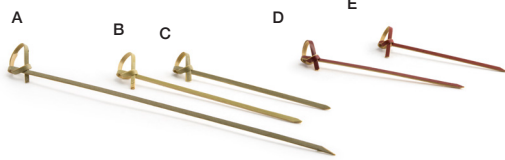

7.75" Wrapped Paper Straw - White
Pack 2,400 pieces
ASW002WHM28

8.75" Wrapped Giant Straw - White
Pack 2,400 pieces
ASW004WHM28

NEW

4.5" Sports Pick
 100 per bag
 4.5 Long
 Pack 12
 AST025MUB83 football
 AST023MUB83 baseball
 AST024MUB83 basketball
 AST026MUB83 soccer ball

NEW

6" Assorted Ball Pick 100 per bag 6 Long Pack 6 AST013MUB83	4.5" Ball Pick 100 per bag 4.5 Long Pack 6 AST014SIB82 AST014GOB82 AST014BKB82	Pack 12 AST014WHB83 AST014PUB83 AST014BLB83 AST014GRB83 AST014YEB83 AST014ORB83 AST014RDB83	white purple blue green yellow orange red
--	---	---	---

A 7" Knotted Bamboo Pick - Natural	7"	Pack 12 - 100 per bag	AST002NAB83
B 4.5" Knotted Bamboo Pick - Natural	4.5"	Pack 12 - 100 per bag	AST001NAB83
C 3.5" Knotted Bamboo Pick - Natural	3.5"	Pack 12 - 100 per bag	AST012NAB83
D 4.5" Knotted Bamboo Picks - Sepia	4.5"	Pack 12 - 100 per bag	AST017RDB83
E 3.5" Knotted Bamboo Picks - Sepia	3.5"	Pack 12 - 100 per bag	AST016RDB83